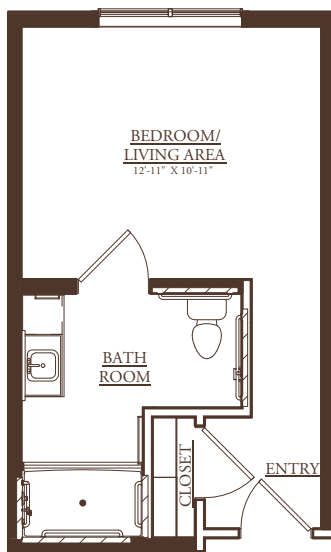

\* SUITE FLOOR PLANS \*

*Assisted Living Suites*

**ONE-BEDROOM DELUXE SUITE**

\* 630 Square Feet \*

**ONE-BEDROOM SUITE**

\* 510 Square Feet \*

**TWO-BEDROOM SUITE**

\* 769 Square Feet \*

\* SUITE FLOOR PLANS \*

*Memory Care Suites*

**STUDIO SUITE**

\* 308 Square Feet \*

**DELUXE STUDIO SUITE**

\* 400 Square Feet \*