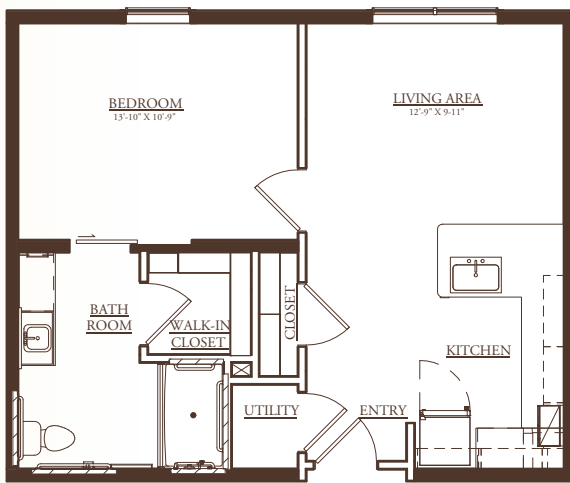

\* SUITE FLOOR PLANS \*

*Assisted Living Suites*

**ONE-BEDROOM DELUXE SUITE**

\* 630 Square Feet \*

**ONE-BEDROOM SUITE**

\* 510 Square Feet \*

**TWO-BEDROOM SUITE**

\* 769 Square Feet \*

\* SUITE FLOOR PLANS \*

*Memory Care Suites*

**STUDIO SUITE**

\* 308 Square Feet \*

**DELUXE STUDIO SUITE**

\* 400 Square Feet \*