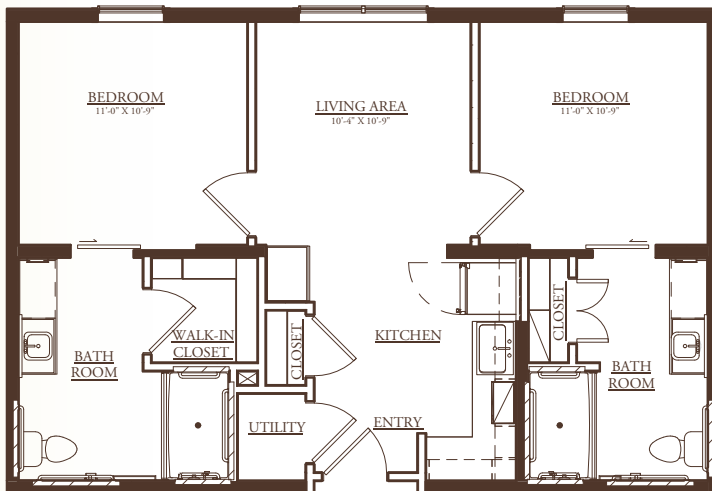

\* SUITE FLOOR PLANS \*

*Assisted Living Suites*

**ONE-BEDROOM DELUXE SUITE**

\* 630 Square Feet \*

**ONE-BEDROOM SUITE**

\* 510 Square Feet \*

**TWO-BEDROOM SUITE**

\* 769 Square Feet \*

\* SUITE FLOOR PLANS \*

*Memory Care Suites*

**STUDIO SUITE**

\* 308 Square Feet \*

**DELUXE STUDIO SUITE**

\* 400 Square Feet \*