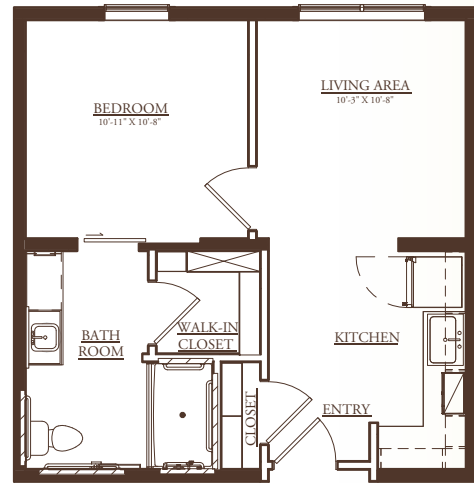

\* SUITE FLOOR PLANS \*

*Assisted Living Suites*

**ONE-BEDROOM DELUXE SUITE**

\* 630 Square Feet \*

**ONE-BEDROOM SUITE**

\* 510 Square Feet \*

**TWO-BEDROOM SUITE**

\* 769 Square Feet \*

\* SUITE FLOOR PLANS \*

*Memory Care Suites*

**STUDIO SUITE**

\* 308 Square Feet \*

**DELUXE STUDIO SUITE**

\* 400 Square Feet \*