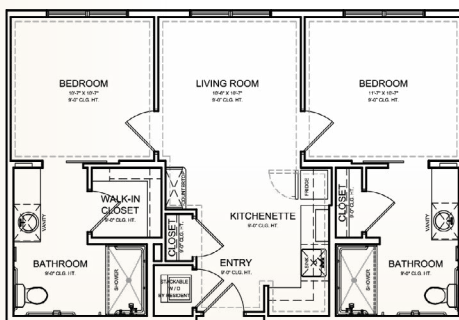

# Floor Plans

## ASSISTED LIVING

SUITE  
409 SQ. FT.

ONE-BEDROOM DLX. ST.  
610 SQ. FT.

ONE-BEDROOM SUITE  
515 SQ. FT.

ONE-BEDROOM DLX. ST.  
529 SQ. FT.

ONE-BEDROOM SUITE  
515 SQ. FT.

ONE-BEDROOM DLX. ST.  
638 SQ. FT.

## MEMORY CARE

TWO-BEDROOM DLX. ST.  
778 SQ. FT.

STUDIO  
317 SQ. FT.

STUDIO SUITE  
417 SQ. FT.