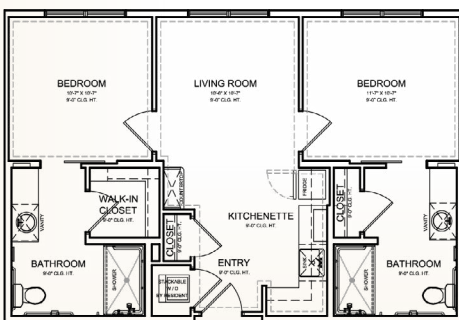

# Floor Plans

## ASSISTED LIVING

SUITE  
409 SQ. FT.

ONE-BEDROOM DLX. ST.  
610 SQ. FT.

ONE-BEDROOM SUITE  
515 SQ. FT.

ONE-BEDROOM DLX. ST.  
529 SQ. FT.

ONE-BEDROOM SUITE  
515 SQ. FT.

ONE-BEDROOM DLX. ST.  
638 SQ. FT.

## MEMORY CARE

TWO-BEDROOM DLX. ST.  
778 SQ. FT.

STUDIO  
317 SQ. FT.

STUDIO SUITE  
417 SQ. FT.