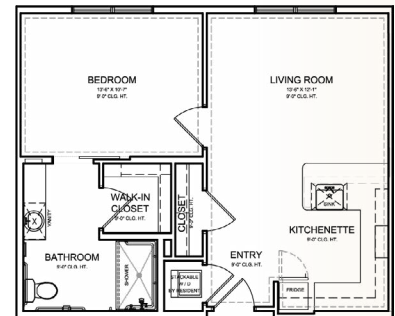

# Floor Plans

## ASSISTED LIVING

SUITE  
409 SQ. FT.

ONE-BEDROOM DLX. ST.  
610 SQ. FT.

ONE-BEDROOM SUITE  
515 SQ. FT.

ONE-BEDROOM DLX. ST.  
529 SQ. FT.

ONE-BEDROOM SUITE  
515 SQ. FT.

ONE-BEDROOM DLX. ST.  
638 SQ. FT.

## MEMORY CARE

TWO-BEDROOM DLX. ST.  
778 SQ. FT.

STUDIO  
317 SQ. FT.

STUDIO SUITE  
417 SQ. FT.