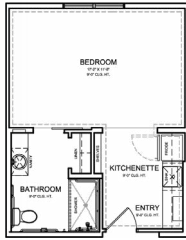

# Floor Plans

## ASSISTED LIVING

SUITE  
409 SQ. FT.

ONE-BEDROOM DLX. ST.  
610 SQ. FT.

ONE-BEDROOM SUITE  
515 SQ. FT.

ONE-BEDROOM DLX. ST.  
529 SQ. FT.

ONE-BEDROOM SUITE  
515 SQ. FT.

ONE-BEDROOM DLX. ST.  
638 SQ. FT.

## MEMORY CARE

TWO-BEDROOM DLX. ST.  
778 SQ. FT.

STUDIO  
317 SQ. FT.

STUDIO SUITE  
417 SQ. FT.