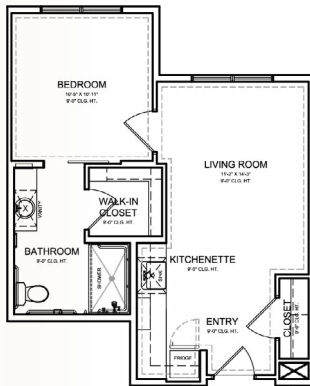

# Floor Plans

## ASSISTED LIVING

SUITE  
409 SQ. FT.

ONE-BEDROOM DLX. ST.  
610 SQ. FT.

ONE-BEDROOM SUITE  
515 SQ. FT.

ONE-BEDROOM DLX. ST.  
529 SQ. FT.

ONE-BEDROOM SUITE  
515 SQ. FT.

ONE-BEDROOM DLX. ST.  
638 SQ. FT.

## MEMORY CARE

TWO-BEDROOM DLX. ST.  
778 SQ. FT.

STUDIO  
317 SQ. FT.

STUDIO SUITE  
417 SQ. FT.