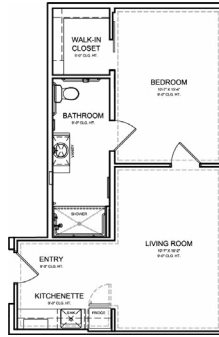

# Floor Plans

## ASSISTED LIVING

SUITE  
409 SQ. FT.

ONE-BEDROOM DLX. ST.  
610 SQ. FT.

ONE-BEDROOM SUITE  
515 SQ. FT.

ONE-BEDROOM DLX. ST.  
529 SQ. FT.

ONE-BEDROOM SUITE  
515 SQ. FT.

ONE-BEDROOM DLX. ST.  
638 SQ. FT.

## MEMORY CARE

TWO-BEDROOM DLX. ST.  
778 SQ. FT.

STUDIO  
317 SQ. FT.

STUDIO SUITE  
417 SQ. FT.