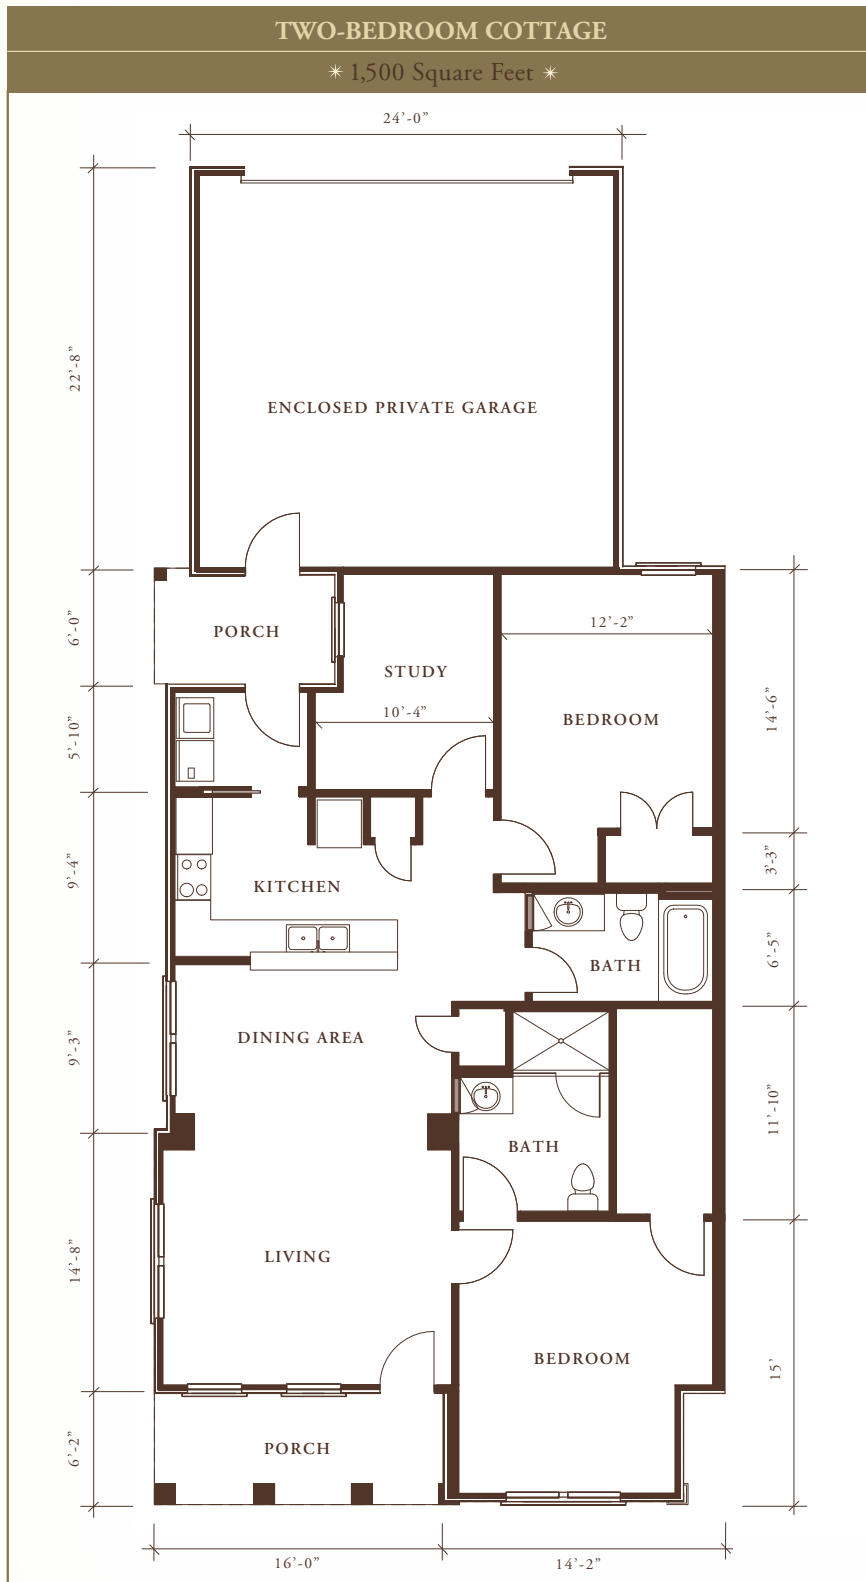

* COTTAGE FLOOR PLANS *

Independent Living

Some unit sizes may vary.

Dimensions and square footages are approximate. Floor plans may vary.

WWW.BLAKEATCHENALVALLEY.COM

* COTTAGE FLOOR PLANS *

Independent Living

THREE-BEDROOM COTTAGE

* 1,615 Square Feet *

Dimensions and square footages are approximate. Floor plans may vary.

Some unit sizes may vary.

WWW.BLAKEATCHENALVALLEY.COM