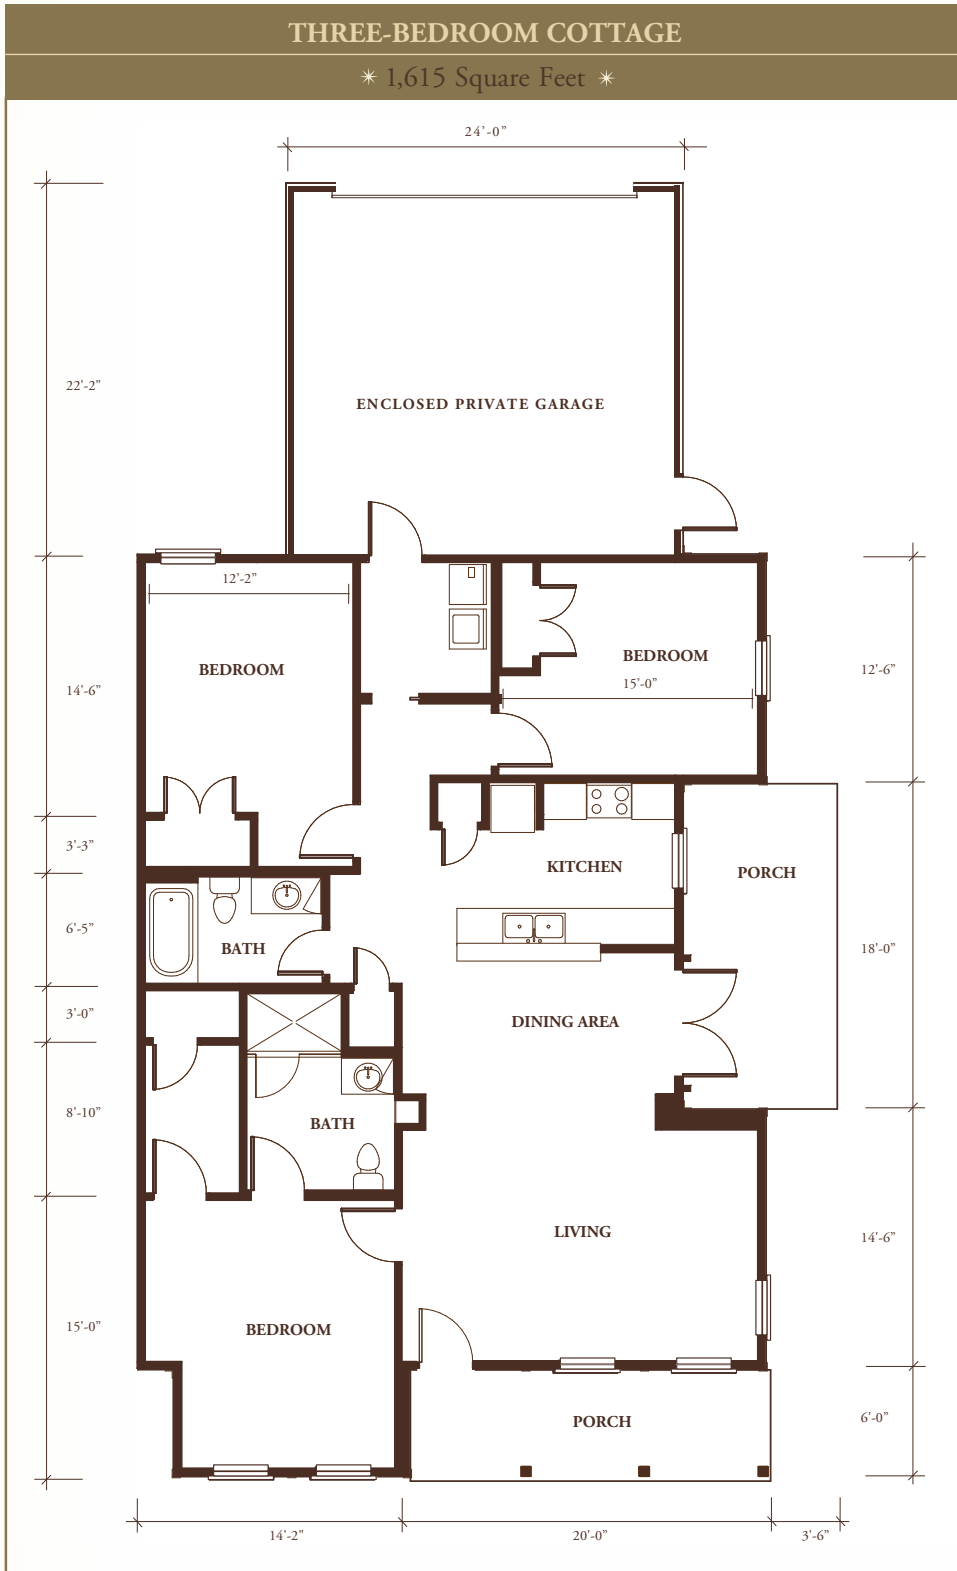

* COTTAGE FLOOR PLANS *

Independent Living

Some unit sizes may vary.

Dimensions and square footages are approximate. Floor plans may vary.

WWW.BLAKEATCHENALVALLEY.COM

* COTTAGE FLOOR PLANS *

Independent Living

THREE-BEDROOM COTTAGE

* 1,615 Square Feet *

Dimensions and square footages are approximate. Floor plans may vary.

Some unit sizes may vary.

WWW.BLAKEATCHENALVALLEY.COM