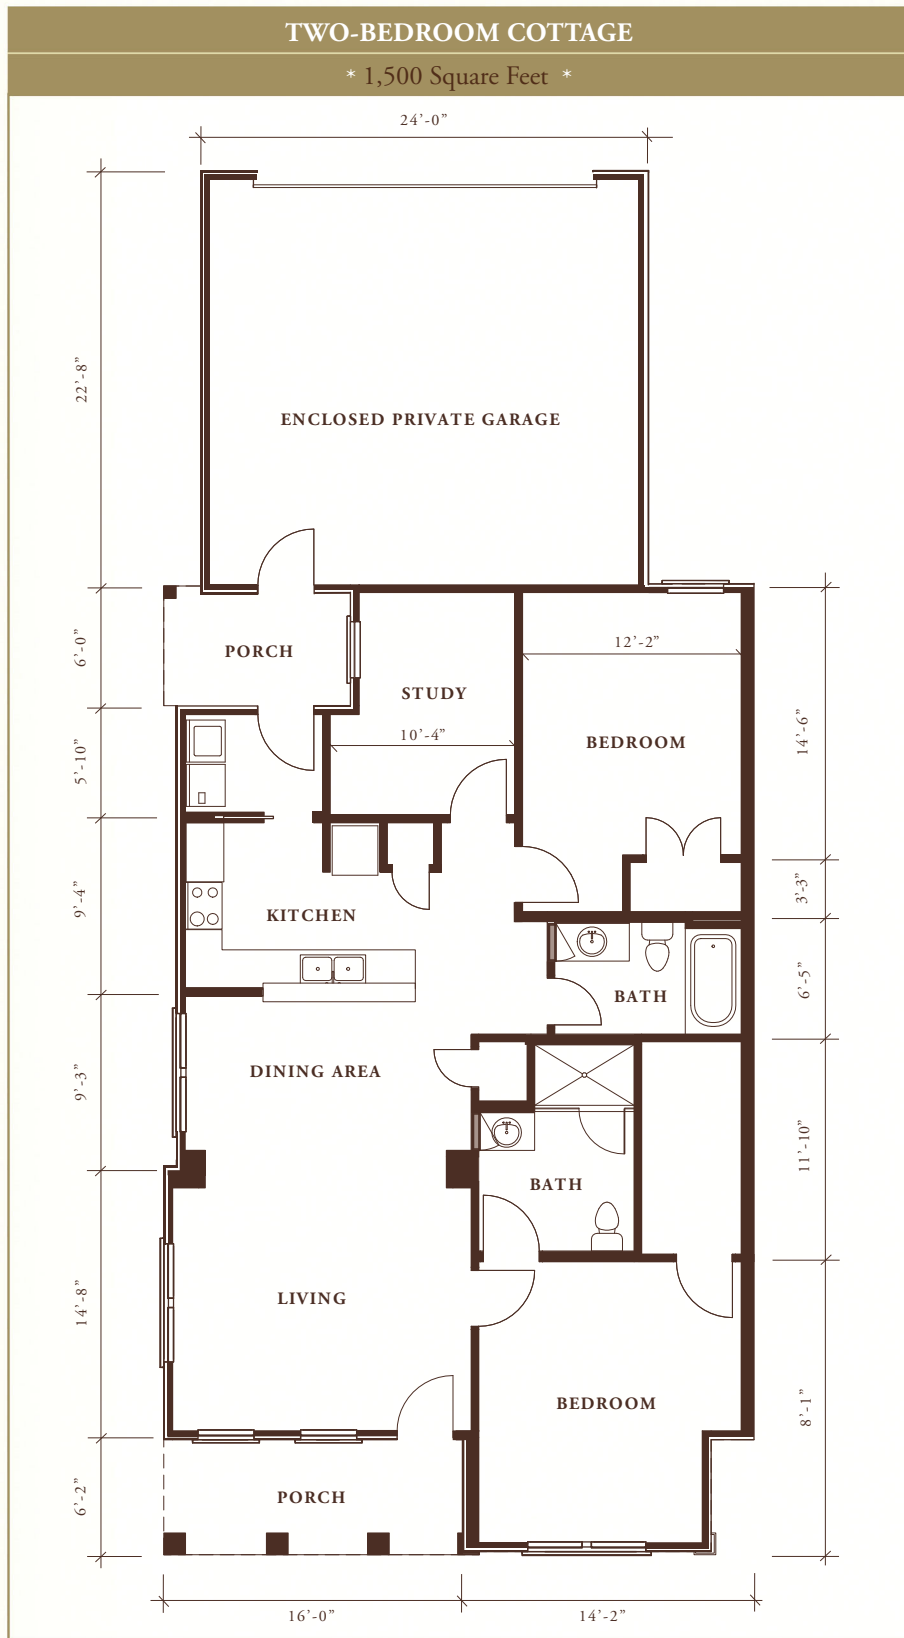

* COTTAGE FLOOR PLANS *

Independent Living

TWO-BEDROOM COTTAGE

* 1,500 Square Feet *

THE
BLAKE

AT CHENAL VALLEY

Dimensions and square footages are approximate. Floor plans may vary.

WWW.BLAKELIVING.COM

* COTTAGE FLOOR PLANS *

Independent Living

THREE-BEDROOM COTTAGE

* 1,615 Square Feet *

THE
BLAKE
AT CHENAL VALLEY

Dimensions and square footages are approximate. Floor plans may vary.

WWW.BLAKELIVING.COM