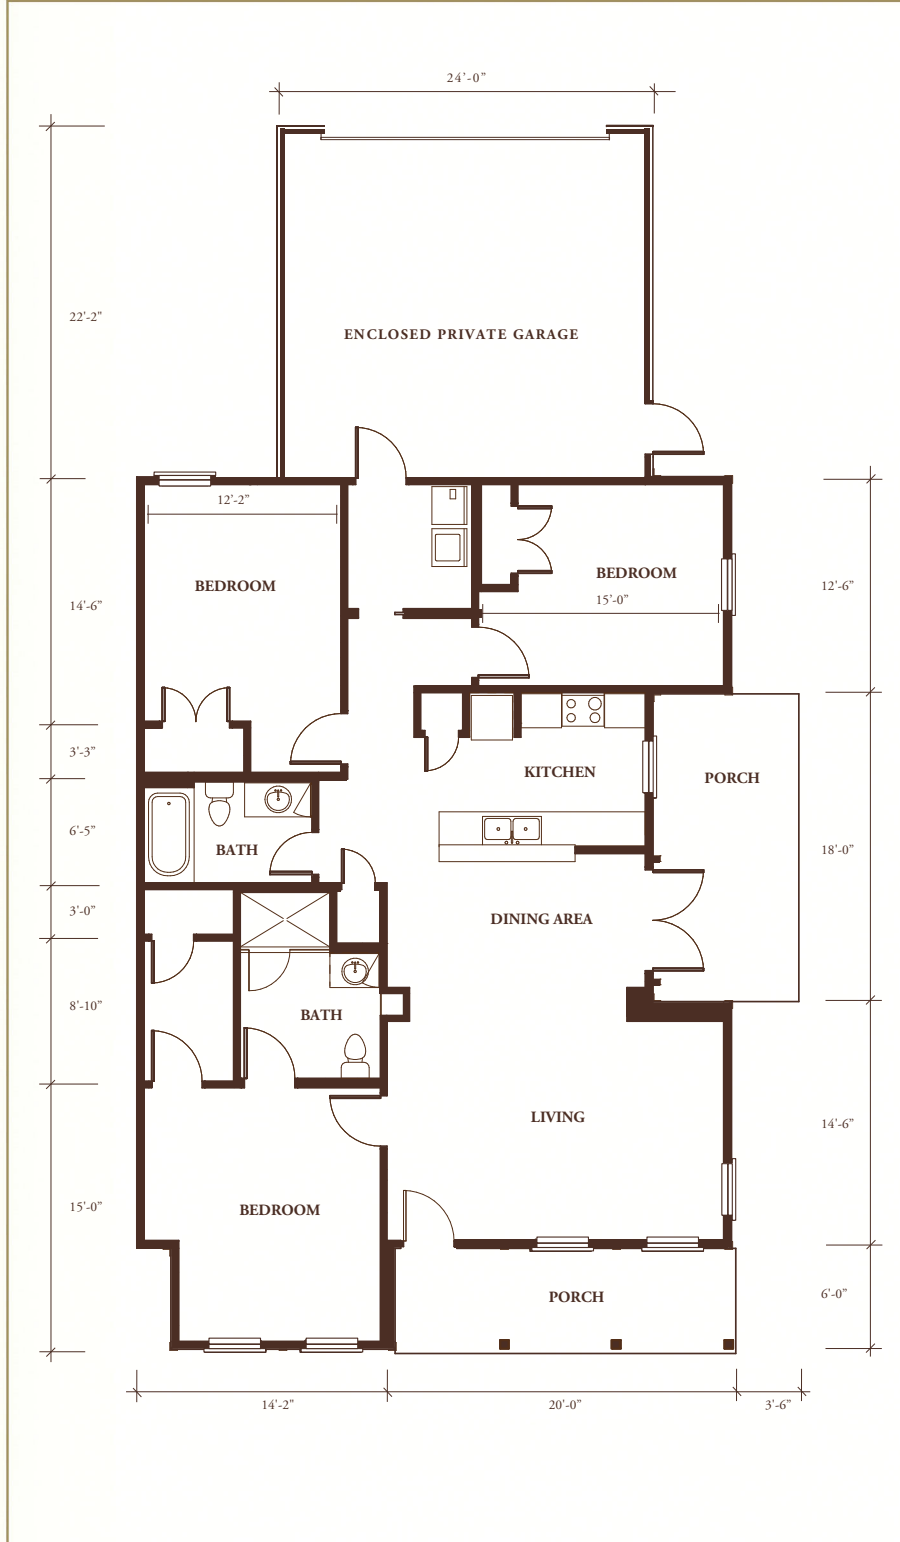

* COTTAGE FLOOR PLANS *

Independent Living

TWO-BEDROOM COTTAGE

* 1,500 Square Feet *

THE
BLAKE

AT CHENAL VALLEY

Dimensions and square footages are approximate. Floor plans may vary.

WWW.BLAKELIVING.COM

* COTTAGE FLOOR PLANS *

Independent Living

THREE-BEDROOM COTTAGE

* 1,615 Square Feet *

THE
BLAKE
AT CHENAL VALLEY

Dimensions and square footages are approximate. Floor plans may vary.

WWW.BLAKELIVING.COM