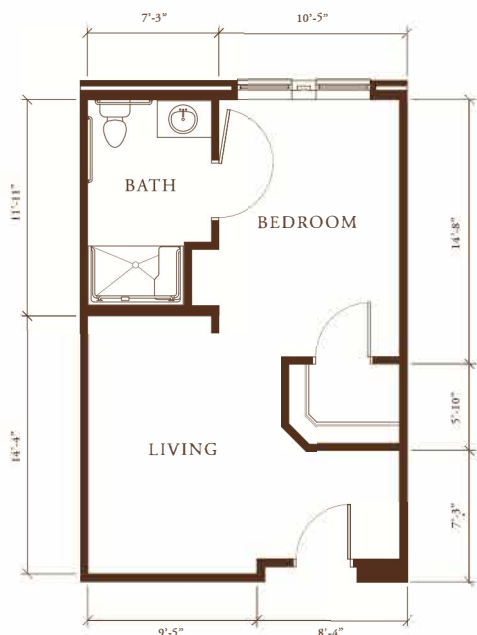

\* SUITE FLOOR PLANS \*

Memory Care Suites

**STUDIO SUITE**

\* 350 Square Feet \*

THE  
**BLAKE**

AT CARNES CROSSROADS

**DELUXE STUDIO SUITE**

\* 500 Square Feet \*

**ONE-BEDROOM SUITE**

\* 500 Square Feet \*

*Dimensions and square footages are approximate.  
Floor plans may vary.*

WWW.BLAKELIVING.COM