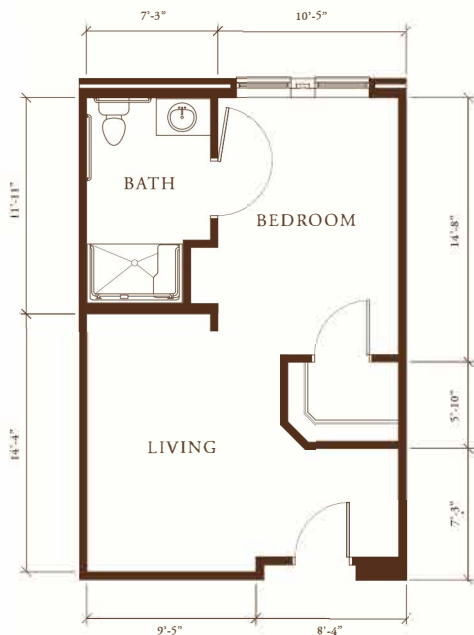

* SUITE FLOOR PLANS *

Memory Care Suites

STUDIO SUITE

* 350 Square Feet *

THE
BLAKE
AT WOODCREEK FARMS

DELUXE STUDIO SUITE

* 500 Square Feet *

ONE-BEDROOM SUITE

* 500 Square Feet *

*Dimensions and square footages are approximate.
Floor plans may vary.*

WWW.BLAKELIVING.COM