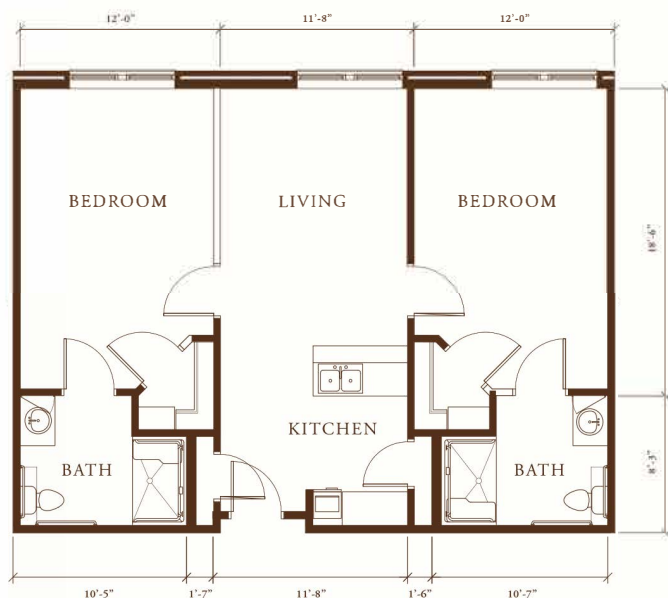

* SUITE FLOOR PLANS *

Assisted Living Suites

ONE-BEDROOM DELUXE SUITE

* 675 Square Feet *

THE

BLAKE

AT WOODCREEK FARMS

ONE-BEDROOM SUITE

* 500 Square Feet *

TWO-BEDROOM DELUXE SUITE

* 1,000 Square Feet *

*Dimensions and square footages are approximate.
Floor plans may vary.*

WWW.BLAKELIVING.COM