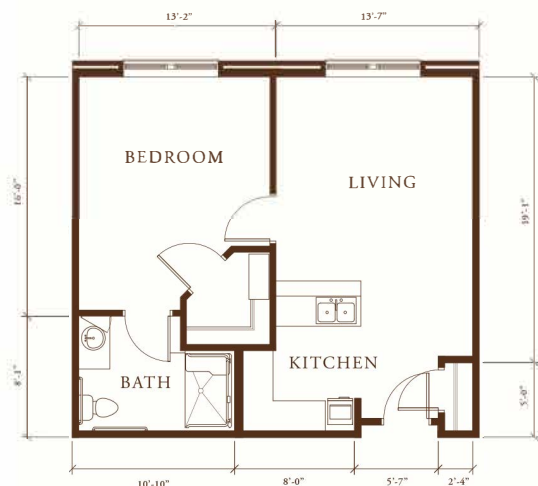

* SUITE FLOOR PLANS *

Assisted Living Suites

ONE-BEDROOM DELUXE SUITE

* 675 Square Feet *

THE

BLAKE

AT WOODCREEK FARMS

ONE-BEDROOM SUITE

* 500 Square Feet *

TWO-BEDROOM DELUXE SUITE

* 1,000 Square Feet *

*Dimensions and square footages are approximate.
Floor plans may vary.*

WWW.BLAKELIVING.COM