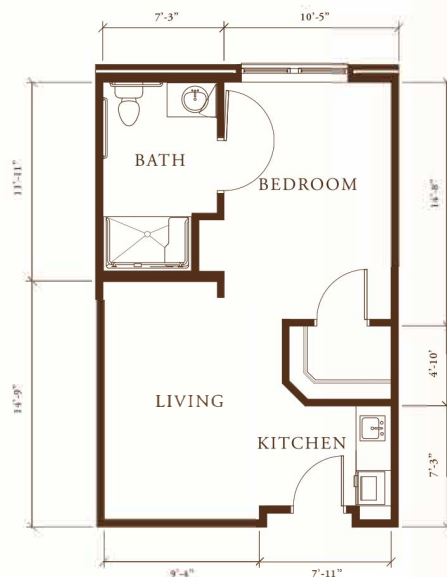

* SUITE FLOOR PLANS *

Assisted Living Suites

ONE-BEDROOM DELUXE SUITE

* 675 Square Feet *

THE

BLAKE

AT WOODCREEK FARMS

ONE-BEDROOM SUITE

* 500 Square Feet *

TWO-BEDROOM DELUXE SUITE

* 1,000 Square Feet *

*Dimensions and square footages are approximate.
Floor plans may vary.*

WWW.BLAKELIVING.COM