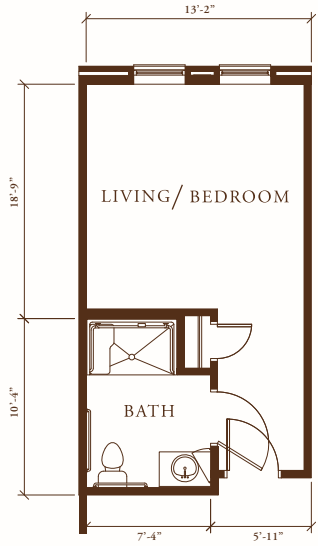

* SUITE FLOOR PLANS *

Memory Care Suites

STUDIO SUITE

* 350 Square Feet *

THE
BLAKE
AT OXFORD

DELUXE STUDIO SUITE

* 500 Square Feet *

ONE-BEDROOM SUITE

* 500 Square Feet *

*Dimensions and square footages are approximate.
Floor plans may vary.*

WWW.BLAKELIVING.COM