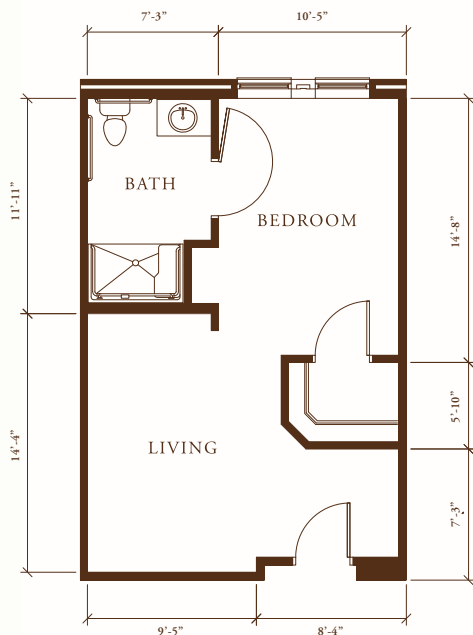

* SUITE FLOOR PLANS *

Memory Care Suites

STUDIO SUITE

* 350 Square Feet *

THE
BLAKE
AT OXFORD

DELUXE STUDIO SUITE

* 500 Square Feet *

ONE-BEDROOM SUITE

* 500 Square Feet *

*Dimensions and square footages are approximate.
Floor plans may vary.*

WWW.BLAKELIVING.COM