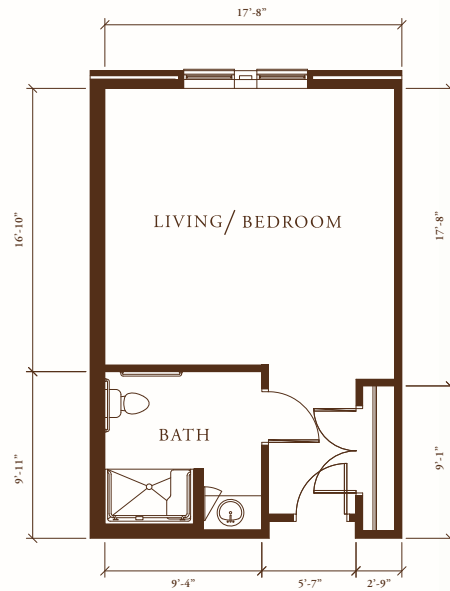

* SUITE FLOOR PLANS *

Memory Care Suites

STUDIO SUITE

* 350 Square Feet *

THE
BLAKE
AT OXFORD

DELUXE STUDIO SUITE

* 500 Square Feet *

ONE-BEDROOM SUITE

* 500 Square Feet *

*Dimensions and square footages are approximate.
Floor plans may vary.*

WWW.BLAKELIVING.COM