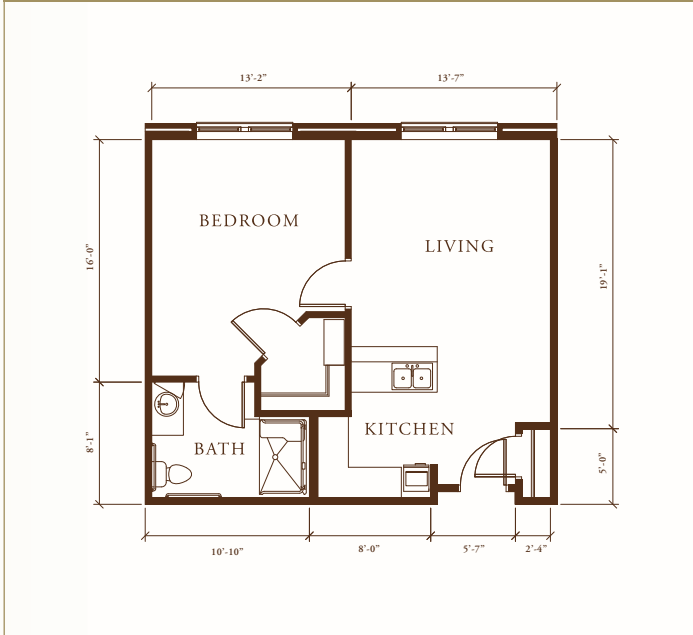

* SUITE FLOOR PLANS *

Assisted Living Suites

ONE-BEDROOM DELUXE SUITE

* 675 Square Feet *

THE
BLAKE
AT OXFORD

ONE-BEDROOM SUITE

* 500 Square Feet *

TWO-BEDROOM DELUXE SUITE

* 1,000 Square Feet *

*Dimensions and square footages are approximate.
Floor plans may vary.*

WWW.BLAKEIVING.COM