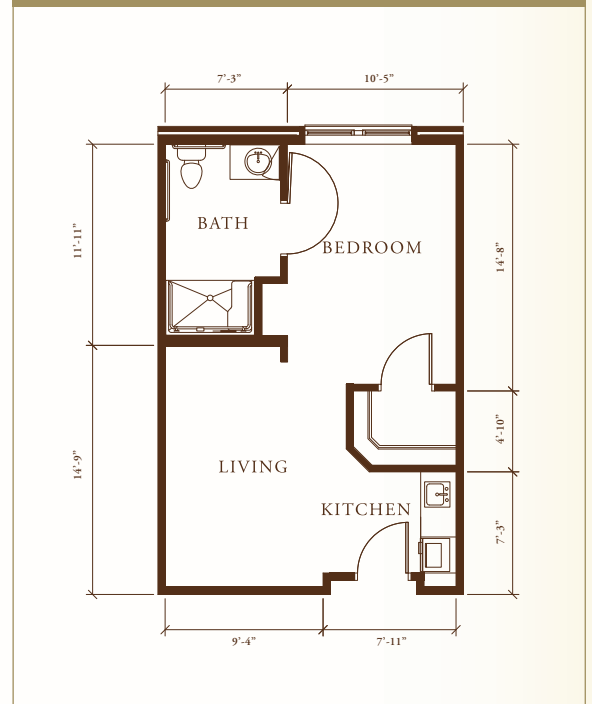

* SUITE FLOOR PLANS *

Assisted Living Suites

ONE-BEDROOM DELUXE SUITE

* 675 Square Feet *

THE
BLAKE
AT OXFORD

ONE-BEDROOM SUITE

* 500 Square Feet *

TWO-BEDROOM DELUXE SUITE

* 1,000 Square Feet *

*Dimensions and square footages are approximate.
Floor plans may vary.*

WWW.BLAKEIVING.COM