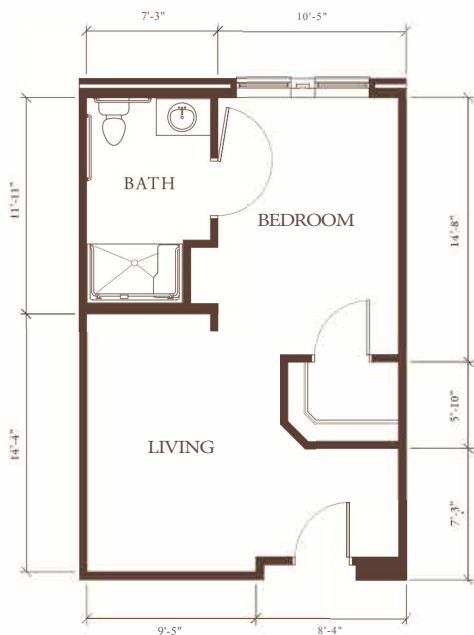

* SUITE FLOOR PLANS *

Memory Care Suites

STUDIO SUITE

* 350 Square Feet *

THE
BLAKE
AT HAMLIN

DELUXE STUDIO SUITE

* 500 Square Feet *

ONE-BEDROOM SUITE

* 500 Square Feet *

*Dimensions and square footages are approximate.
Floor plans may vary.*

WWW.BLAKELIVING.COM