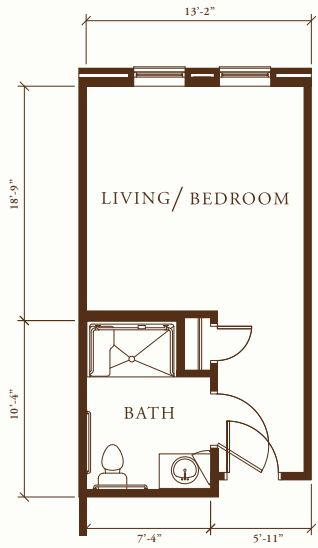

* SUITE FLOOR PLANS *

Memory Care Suites

STUDIO SUITE

* 350 Square Feet *

THE
BLAKE
AT EDGEWATER

DELUXE STUDIO SUITE

* 500 Square Feet *

ONE-BEDROOM SUITE

* 500 Square Feet *

*Dimensions and square footages are approximate.
Floor plans may vary.*