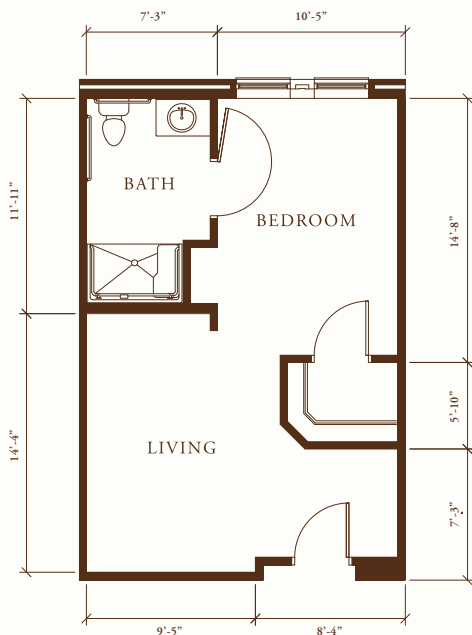

* SUITE FLOOR PLANS *

Memory Care Suites

STUDIO SUITE

* 350 Square Feet *

THE
BLAKE
AT EDGEWATER

DELUXE STUDIO SUITE

* 500 Square Feet *

ONE-BEDROOM SUITE

* 500 Square Feet *

*Dimensions and square footages are approximate.
Floor plans may vary.*