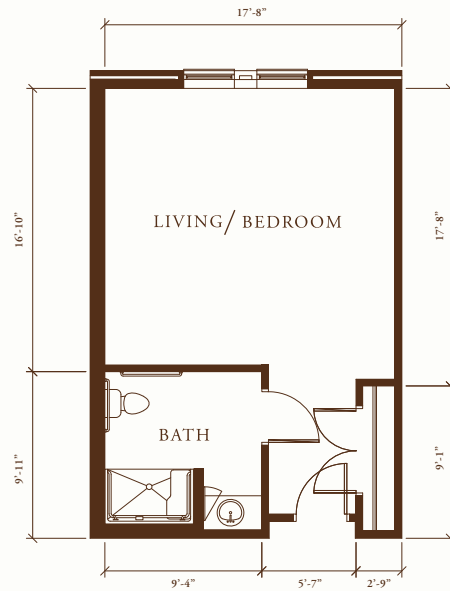

* SUITE FLOOR PLANS *

Memory Care Suites

STUDIO SUITE

* 350 Square Feet *

THE
BLAKE
AT EDGEWATER

DELUXE STUDIO SUITE

* 500 Square Feet *

ONE-BEDROOM SUITE

* 500 Square Feet *

*Dimensions and square footages are approximate.
Floor plans may vary.*