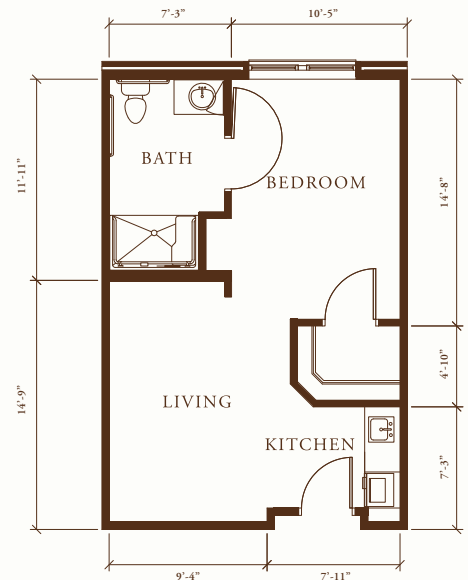

\* SUITE FLOOR PLANS \*

*Assisted Living Suites*

**ONE-BEDROOM DELUXE SUITE**

\* 675 Square Feet \*

THE  
**BLAKE**  
AT EDGEWATER

**ONE-BEDROOM SUITE**

\* 500 Square Feet \*

**TWO-BEDROOM DELUXE SUITE**

\* 1,000 Square Feet \*

*Dimensions and square footages are approximate.  
Floor plans may vary.*

WWW.BLAKEIVING.COM