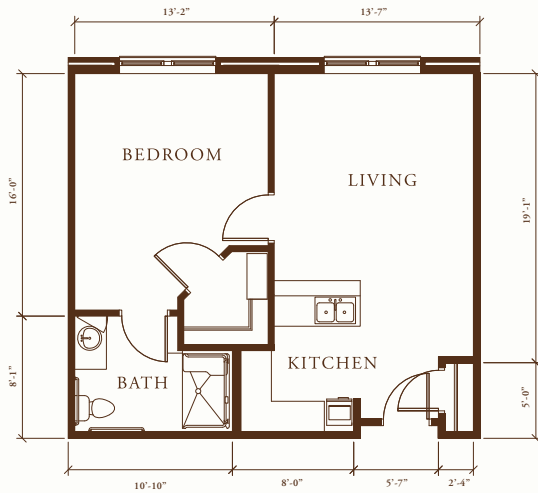

\* SUITE FLOOR PLANS \*

*Assisted Living Suites*

**ONE-BEDROOM DELUXE SUITE**

\* 675 Square Feet \*

THE  
**BLAKE**  
AT EDGEWATER

**ONE-BEDROOM SUITE**

\* 500 Square Feet \*

**TWO-BEDROOM DELUXE SUITE**

\* 1,000 Square Feet \*

*Dimensions and square footages are approximate.  
Floor plans may vary.*

WWW.BLAKEIVING.COM