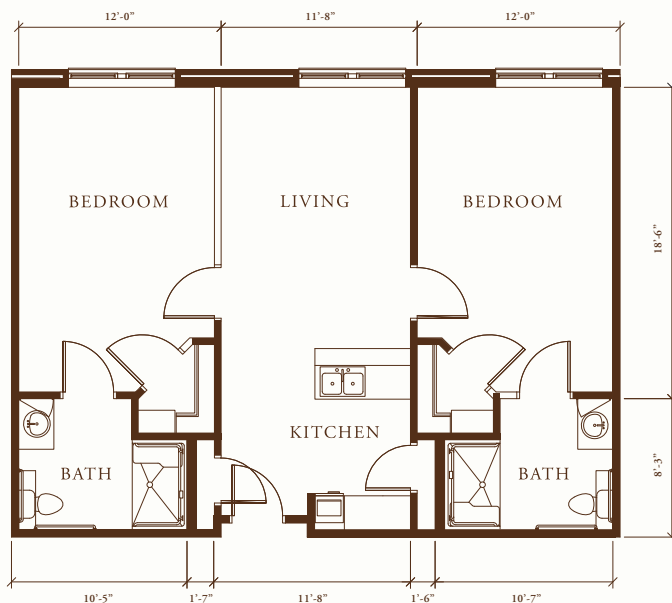

\* SUITE FLOOR PLANS \*

*Assisted Living Suites*

**ONE-BEDROOM DELUXE SUITE**

\* 675 Square Feet \*

THE  
**BLAKE**  
AT EDGEWATER

**ONE-BEDROOM SUITE**

\* 500 Square Feet \*

**TWO-BEDROOM DELUXE SUITE**

\* 1,000 Square Feet \*

*Dimensions and square footages are approximate.  
Floor plans may vary.*

WWW.BLAKEIVING.COM